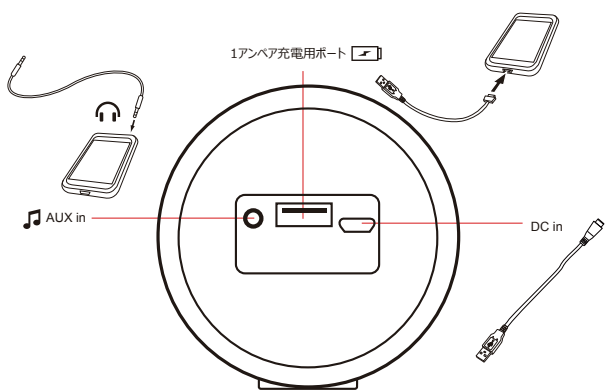

- フル充電で最長約10時間連続再生
- 約4時間でフル充電完了