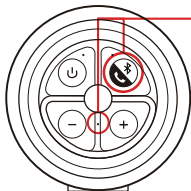

Information

Power and charging indicator

Non-charging mode:

- Battery capacity > 30%: Solid green light
- Battery capacity < 30%: Solid red light

Under charging mode:

- Battery capacity < 50%: Blinking red light
- Battery capacity > 50%: Blinking green light
- Battery full charged: Solid green light