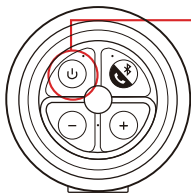

Information

Power and charging indicator

Non-charging mode:

- Battery capacity > 30%: Solid green light
- Battery capacity < 30%: Solid red light

Under charging mode:

- Battery capacity < 50%: Blinking red light
- Battery capacity > 50%: Blinking green light
- Battery full charged: Solid green light