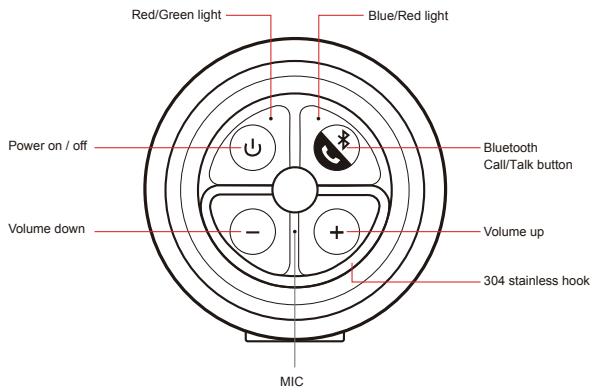

Overview

Approximately 10 hours play time

Approximately 4 hours charging time