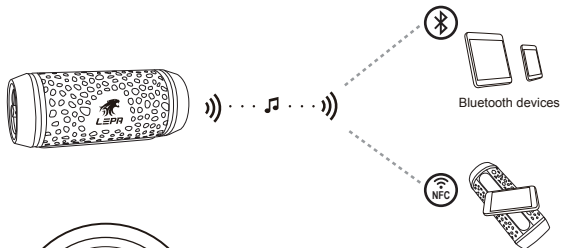

Quick Start Guide

Overview

 Approximately 10 hours play time

 Approximately 4 hours charging time

Connect

Bluetooth indicator

- Pairing: Blue light blinks per half second
- Standby: Blue light blinks per 4 seconds
- Paired: Solid blue light