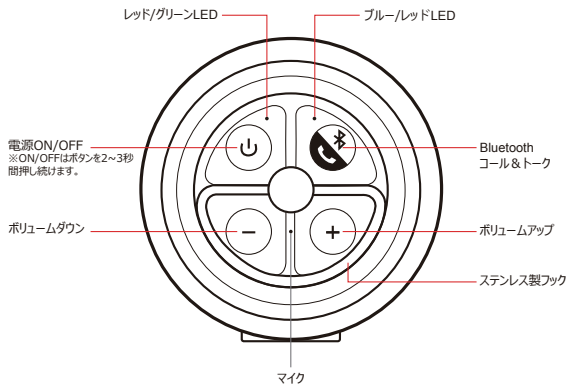

- フル充電で最長約10時間連続再生
- 約4時間でフル充電完了