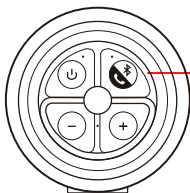

Connect

Bluetooth indicator

- Pairing: Blue light blinks per half second
- Standby: Blue light blinks per 4 seconds
- Paired: Solid blue light