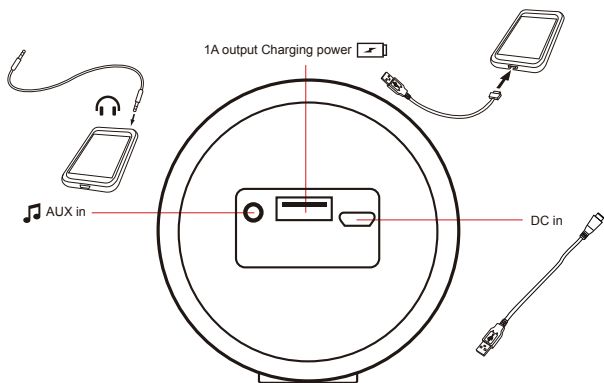

Overview

Approximately 10 hours play time

Approximately 4 hours charging time